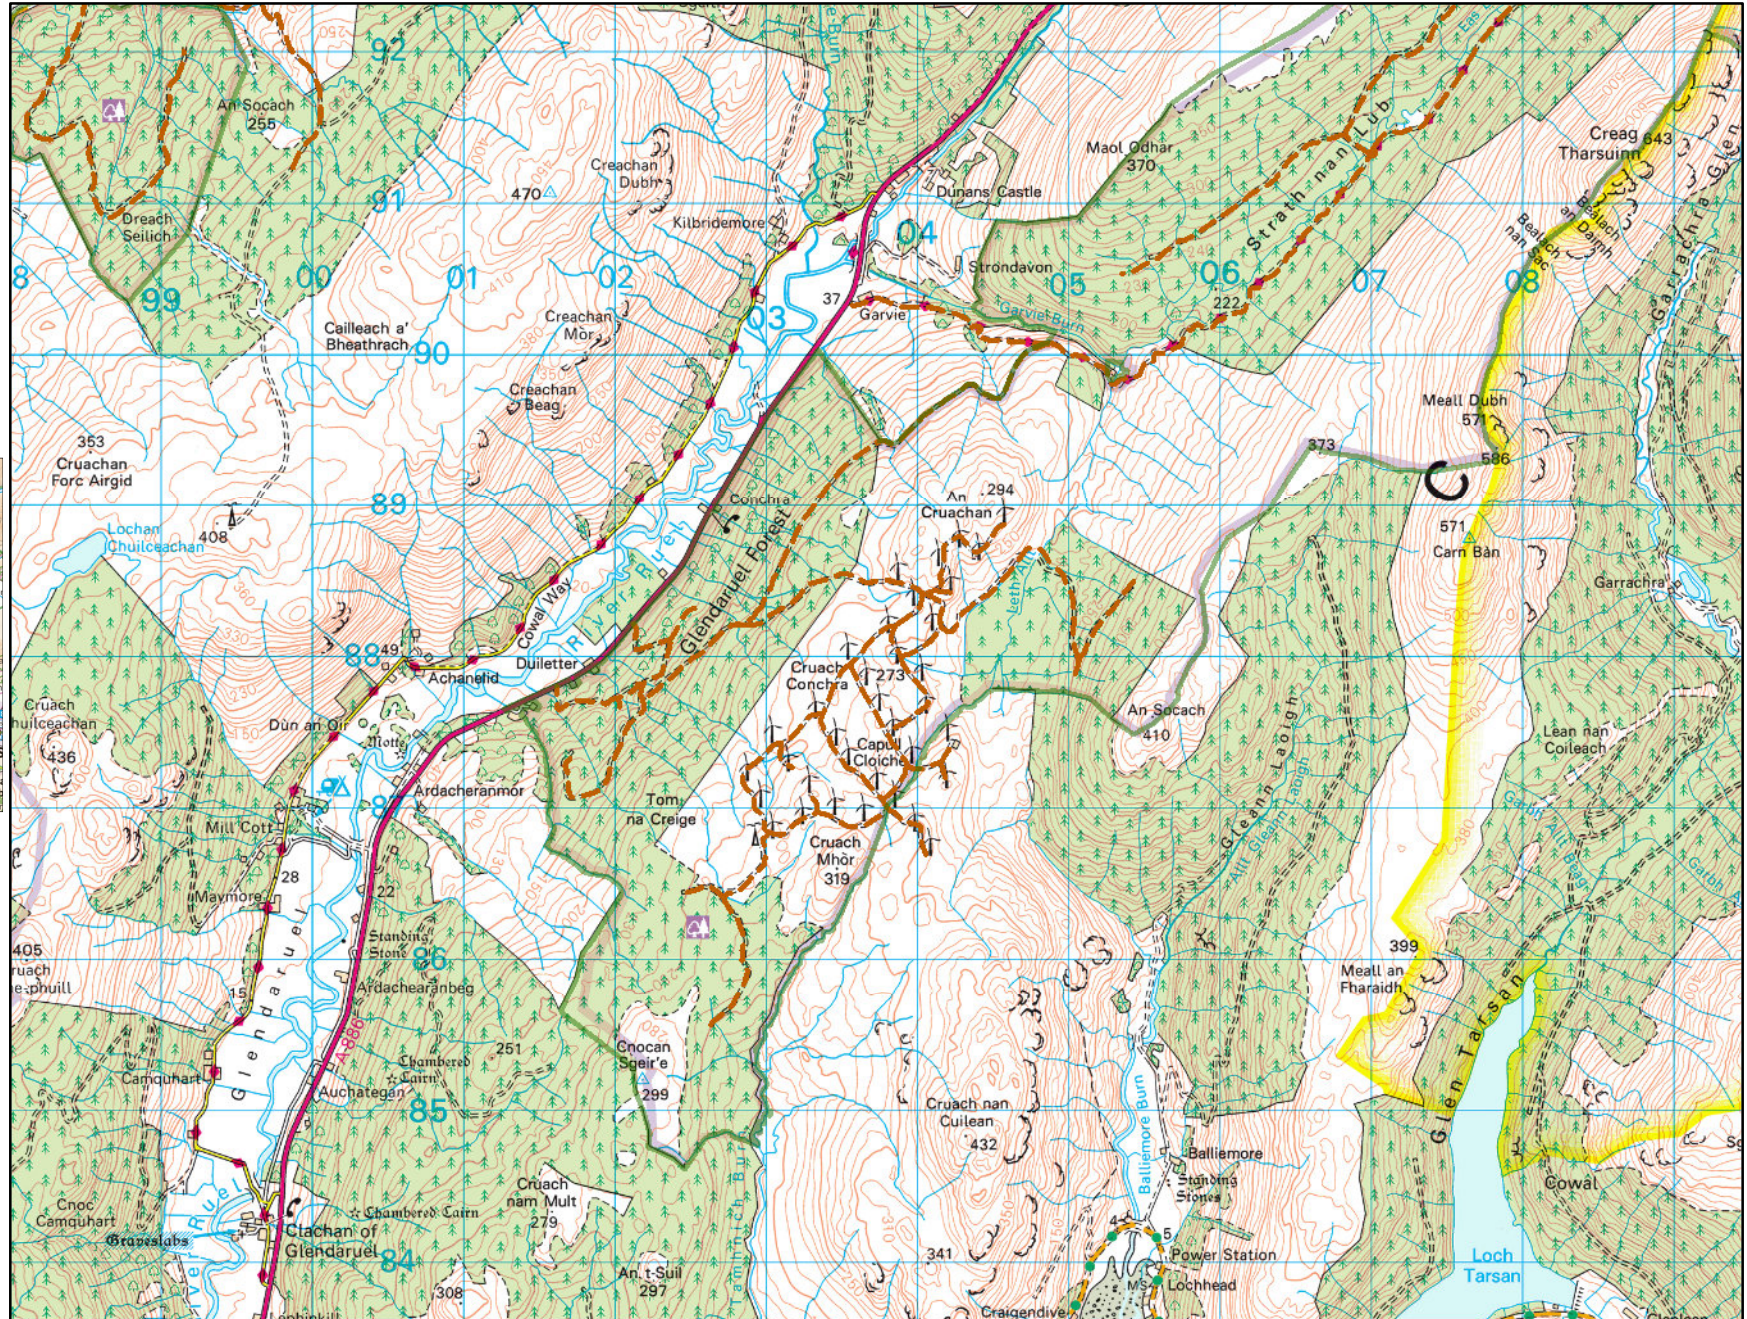

Cruach Mhor

Author: Malcolm Crosby

Scale @ A4: 1:50,000

Date: 12/11/2024

Legend

- Blocks
- Forest Roads

Location plan

Reproduced by permission of Ordnance Survey on behalf of HMSO. © Crown copyright and database right 2024. All rights reserved. Ordnance Survey Licence number 100024925. © Getmapping Plc and Bluesky International Limited 2024.